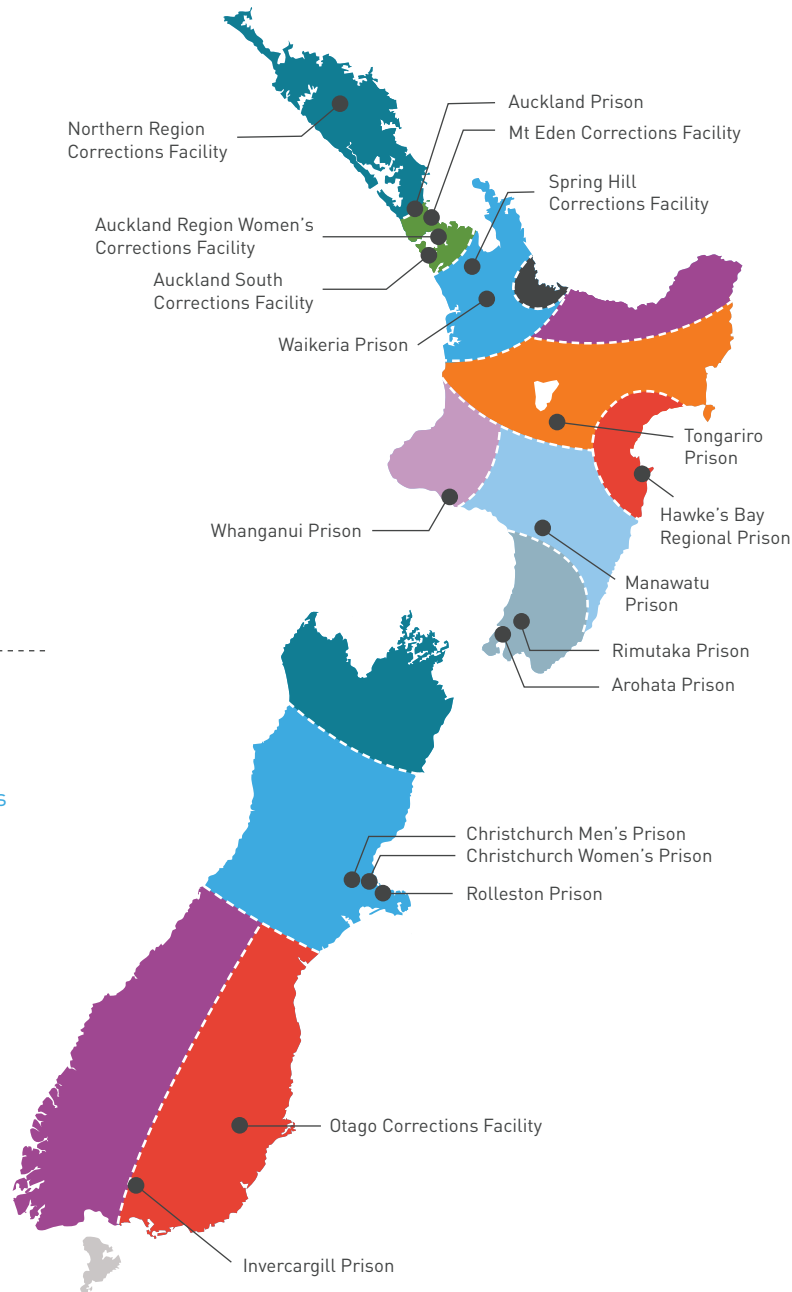

GRANT MANUEL

Greymouth, Hokitika, Westport, Christchurch Women's Prison, Christchurch Annex & Stanmore Rd

VICKY WARD

Kaikoura, Christchurch Men's Prison, Christchurch Kingsley Street, Rangiora

AMANDA WALLIS

Rolleston Prison, Ashburton, Christchurch Ensor Rd & Winston Ave, Timaru

CHRISTINE CRAWFORD

Otago CF, Oamaru, Balclutha, Dunedin, Timaru

MARICEL HERBERT

Alexandra, Queenstown, Invercargill Prison, Gore, Invercargill

Paeroa, Thames, Waihi, Morrinsville, Coromandel & Matamata

WENDY BETHAM

Tauranga, Mt Maunganui, Katikati, Te Puke

RACHEL FIELD

Whakatane, Opotiki, Kawerau & Te Kaha

CHELSEA WHITE

Tongariro, Taupo, Tokoroa & Turangi

ANDREW BLACK & MERELLE HARVEY

Rimutaka/Arohata Prison, Kapiti, Porirua, Upper & Lower Hutt, Wellington

LIANNE KARAITIANA

Masterton, Levin, Wairarapa

MOHI HORUA

Palmerston North, Marton, Fielding, Manawatu Prison