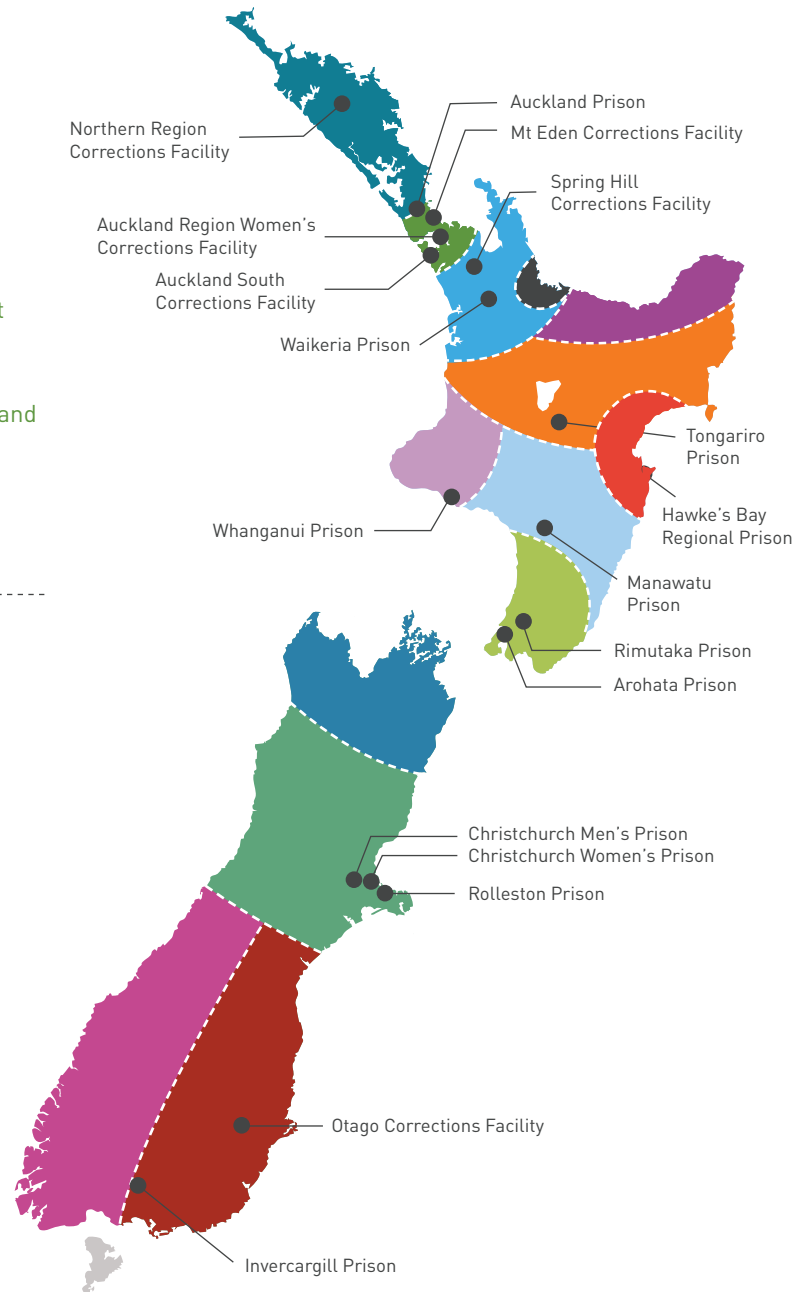

Northern Region

MONIQUE HENARE & GAIL RODGER

Dargaville, Kaikohe, Whangarei, Northern Region CF

ADAM MANUKAU

Kaikohe, Kaitaia, Whangarei, Northern Region CF

JACOB KEYTER & NILESH CHAND

New Lynn, Mt Eden, Onehunga, Mt Eden CF, Otahuhu, Panmure

MARGOT AH KUOI, STEPHEN HEMARA & ADRIAN TUSHA

North Shore, Waitakere Railside & Ratanui, Auckland Prison, Henderson, New Lynn, Mt Eden, Onehunga, Mt Eden CF, Otahuhu, Panmure

SURESH HARIDAS & CURTIS STOWERS

Otara, Auckland Region Women's CF, Manukau, Auckland South CF, Manurewa, Mangere

RUTH PATTERSON

Papakura, Franklin and Auckland South CF

Southern Region

PAUL BARRETT

Nelson, Tasman, Marlborough

GRANT MANUEL

Greymouth, Hokitika, Westport, Christchurch Women's Prison, Christchurch Annex & Stanmore Rd

VICKY WARD

Kaikoura, Christchurch Men's Prison, Christchurch Kingsley Street, Rangiora

AMANDA WALLIS

Rolleston Prison, Ashburton, Christchurch Ensor Rd & Winston Ave, Timaru

CHRISTINE CRAWFORD

Otago CF, Oamaru, Balclutha, Dunedin, Timaru

MARICEL HERBERT

Alexandra, Queenstown, Invercargill Prison, Gore, Invercargill

Employment Training Consultant Map (ETC)

Central Region

NATE TEMPLE

Spring Hill Prison, Huntly, Ngaruawahia, Raglan, Hamilton Central

MAT WILLIAMS

Waikeria, Te Awamutu, Cambridge, Te Kuiti, Hamilton Central

SHARON TAYLOR

Paeroa, Thames, Waihi, Morrinsville, Coromandel & Matamata

WENDY BETHAM

Tauranga, Mt Maunganui, Katikati, Te Puke

RACHEL FIELD

Whakatane, Opotiki, Kawerau & Te Kaha

CHELSEA WHITE

Tongariro, Taupo, Tokoroa & Turangi

SHONA CLOUT

Rotorua

Lower North Region

ADELE WISNEWSKI

Hawera, New Plymouth

LAURETTA TALUMÉPA

Taumarunui, Whanganui, Whanganui Prison

BRYCE WIGGINS

Flaxmere, Hastings

ERROL KALMANCSI

Napier, Hawke's Bay Regional Prison

MOHI HORUA

Palmerston North, Fielding, Manawatu Prison

ANDREW BLACK

Rimutaka Prison, Wellington, Porirua

LIANNE KARAITIANA

Masterton, Upper Hutt

LYNETTE ELLIS

Porirua, Levin, Kapiti, Arohata Prison

ANAM LEE O'FLANAGAN GRIFFIN

Lower Hutt