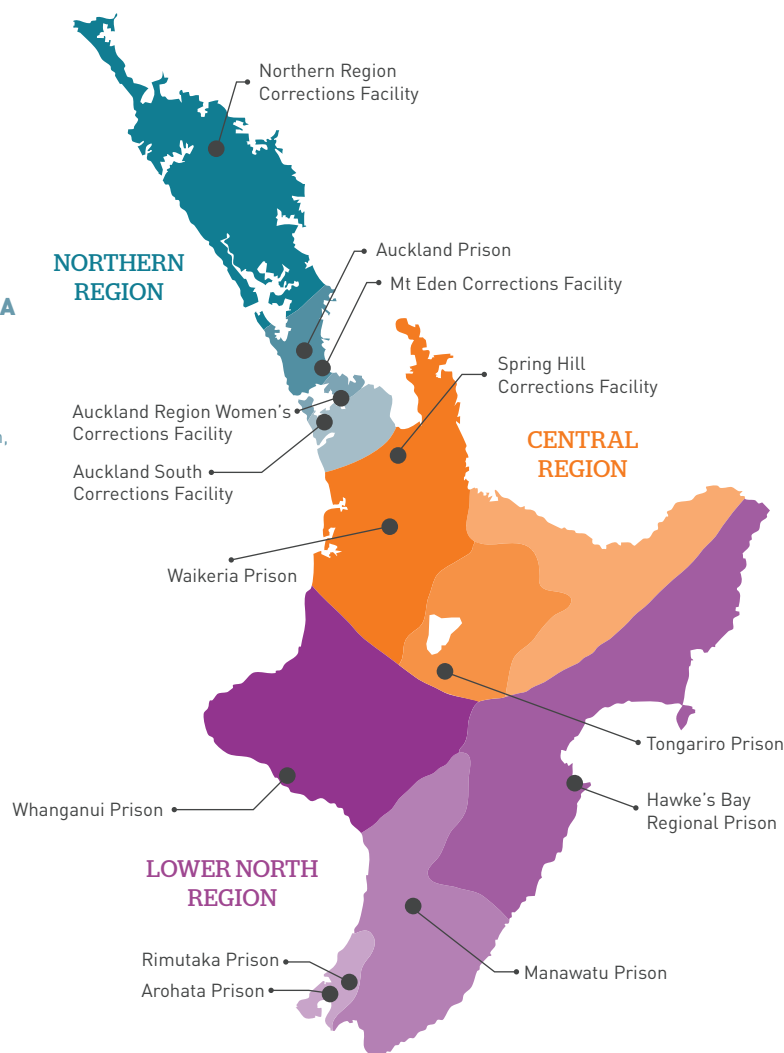

SHARON TAYLOR

✉ Sharon.Taylor@CORRECTIONS.GOV.NZ

Paeroa, Thames, Waihi, Morrinsville, Coromandel and Matamata

WENDY BETHAM

✉ Wendy.Betham@CORRECTIONS.GOV.NZ

Tauranga, Mt Maunganui, Katikati, Te Puke

NORTH ISLAND